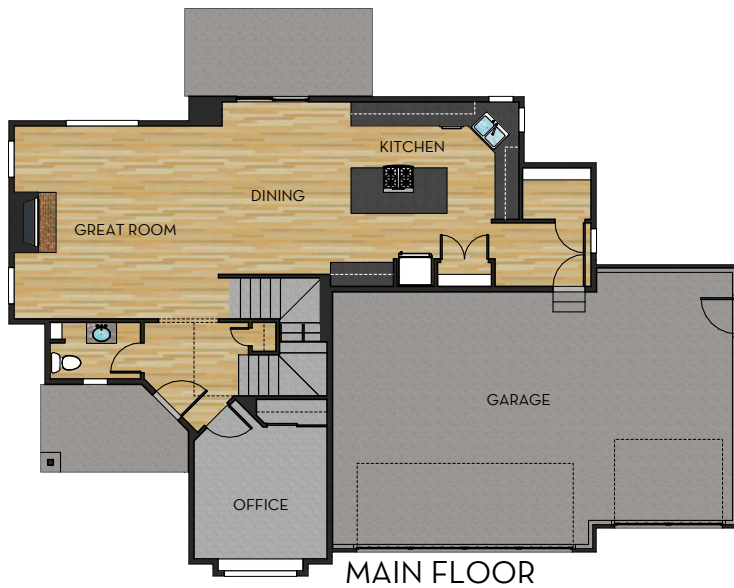

**FOX BROOK**  
at Pebble Brook

**4 Bedroom, 2.5 Bath, 3 Car Garage,**  
Unfinished Basement, Finished SF: **2,552**

**PEBBLE BROOK**  
Greeley, CO

### Floor Plans

### Included Highlights

- Open living space
- Grand Staircase and open landing
- Two-tone interior paint
- Window seat in Office
- 9 foot ceilings typical
- Kitchen Island
- Hardwood Floors
- Granite countertops in kitchen and bathrooms
- Vaulted ceiling in Master Bedroom
- Gas fireplace
- Oversized broom cupboard
- Stainless steel appliances