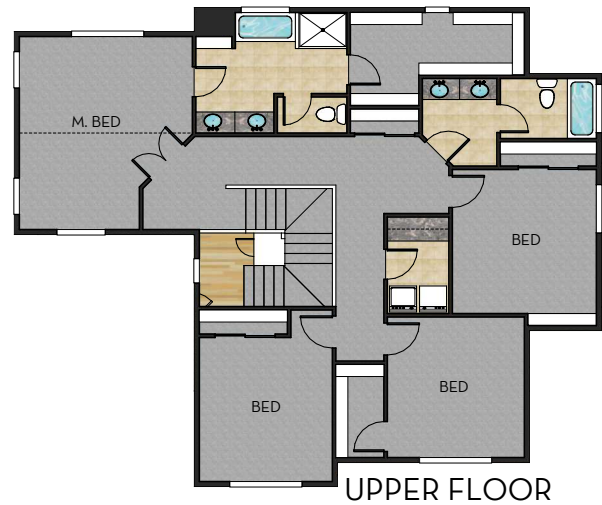

**FOX BROOK**  
at Pebble Brook

**4 Bedroom, 2.5 Bath, 3 Car Garage,**  
Unfinished Basement, Finished SF: **2,552**

**PEBBLE BROOK**  
Greeley, CO

### Floor Plans

### Included Highlights

- Open living space
- Grand Staircase and open landing
- Two-tone interior paint
- Window seat in Office
- 9 foot ceilings typical
- Kitchen Island
- Hardwood Floors
- Granite countertops in kitchen and bathrooms
- Vaulted ceiling in Master Bedroom
- Gas fireplace
- Oversized broom cupboard
- Stainless steel appliances