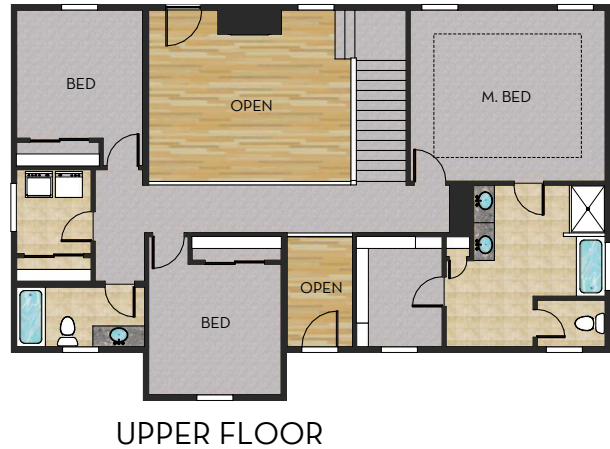

# LYNWOOD

at Pebble Brook

**PEBBLE BROOK**  
Greeley, CO

**3 Bedroom, 2.5 Bath, 3 Car Garage,**  
Unfinished Basement, Finished SF: **2,178**

## Floor Plans

## Included Highlights

- Craftsman style home
- Open living space with two-story Foyer and Great Room
- Separate front covered porch
- Two-tone interior paint
- Extra kitchen countertop space
- Hardwood Floors
- Granite countertops in kitchen and bathrooms
- Stainless steel appliances
- Tray ceiling in Master Bedroom
- Tandem Garage
- Upper Floor open walkway
- Gas fireplace
- 9 foot ceilings typical