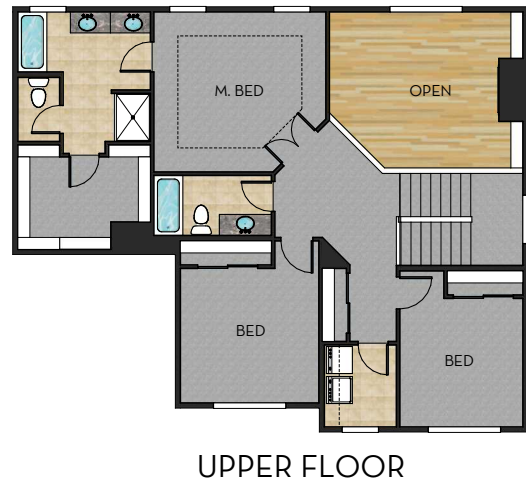

CRESTMORE

at Pebble Brook

PEBBLE BROOK
Greeley, CO

3 Bedroom, 2.5 Bath, 3 Car Garage,
Unfinished Basement, Finished SF: **2,355**

Floor Plans

Included Highlights

- Open living space with two-story Great Room
- Vaulted dining Room
- Two-tone interior paint
- Gas fireplace
- Kitchen peninsula
- Hardwood Floors
- Granite countertops in kitchen and bathrooms
- 9 foot ceilings typical
- Tray ceiling in Master Bedroom
- Stainless steel appliances
- Tandem Garage